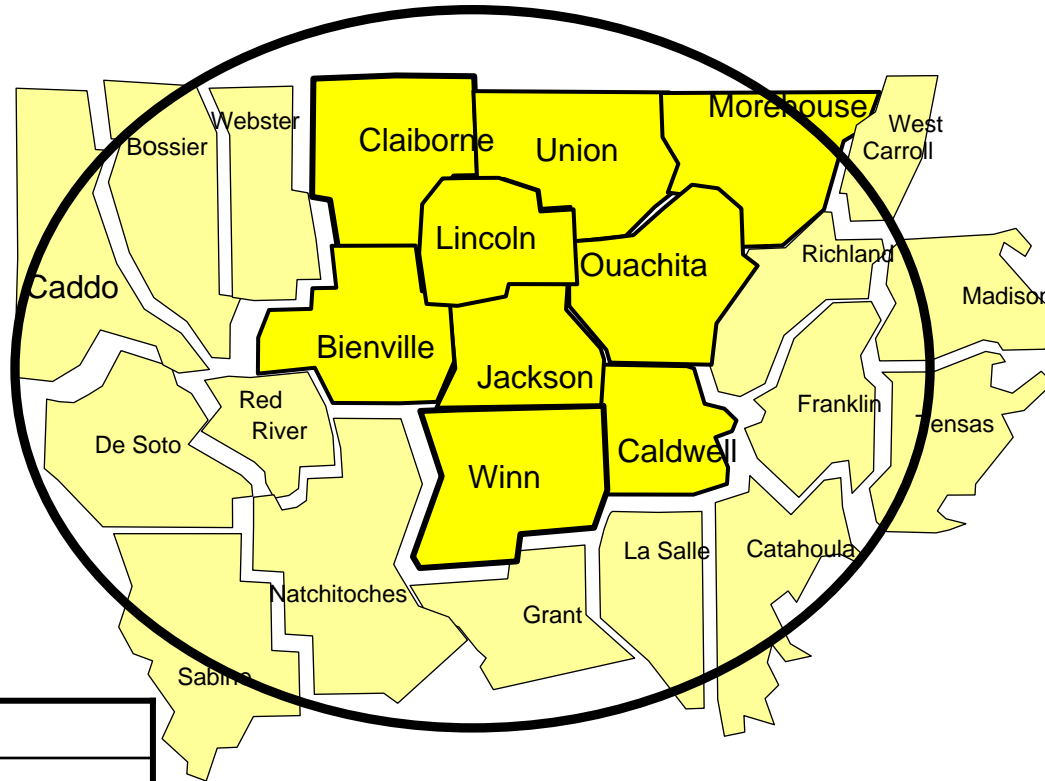

Z-107.5
#1 Choice for Country

Parish	City
Bienville	Arcadia
Bossier	Bossier City
Caddo	Shreveport
Claiborne	Homer
Jackson	Jonesboro-Hodge
Lincoln	Ruston-Grambling
Ouachita	Monroe-West Monroe
Morehouse	Bastrop
Union	Farmerville
Winn	Winnfield

Station	Format	Power	Frequency
Z-107.5 KXKZ	Country	100,000 WATTS	107.5 FM

Coverage Counts